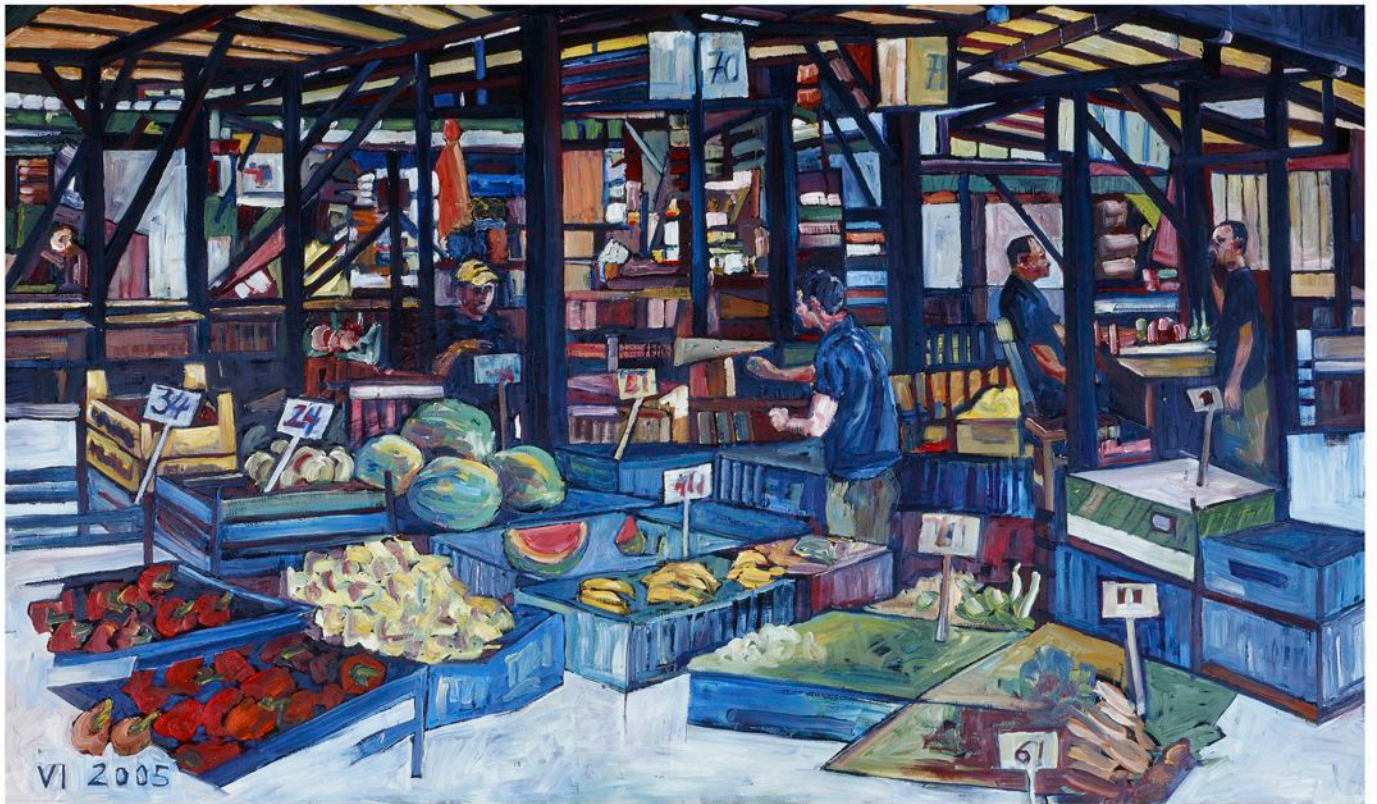

THE LIVING ROOM II / 2002 / Oil on Canvas / 120 x 55 cm
Collection of Anita Watson