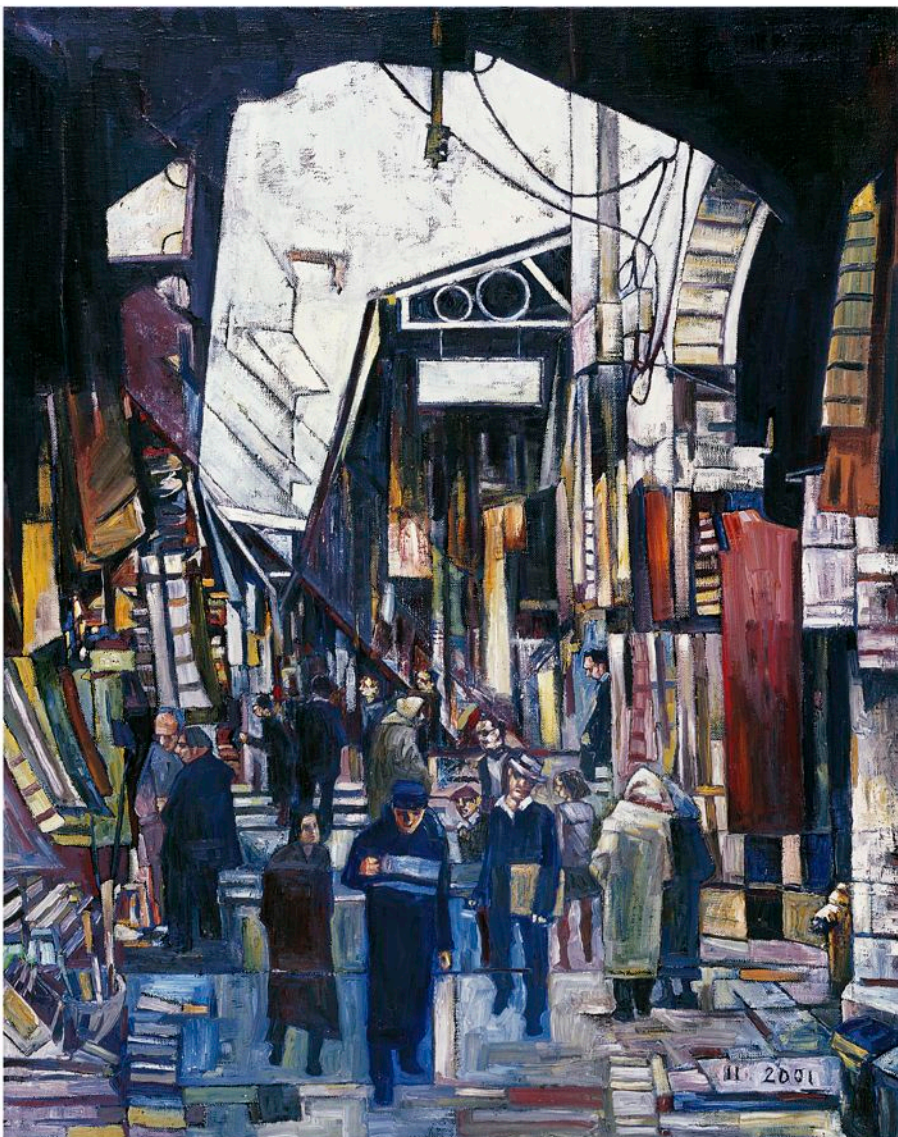

J E S S E
L I T T L E
N O S U C H
P A I N T I N G S
2 0 0 1
2 0 1 4

OLD CITY / 2001 / Oil on Canvas / 95 x 75 cm
Collection of Robert Littell

X 2001

THE STREET / 2001 / Oil on Wood / 108 x 50 cm
Collection of Christina Burrus